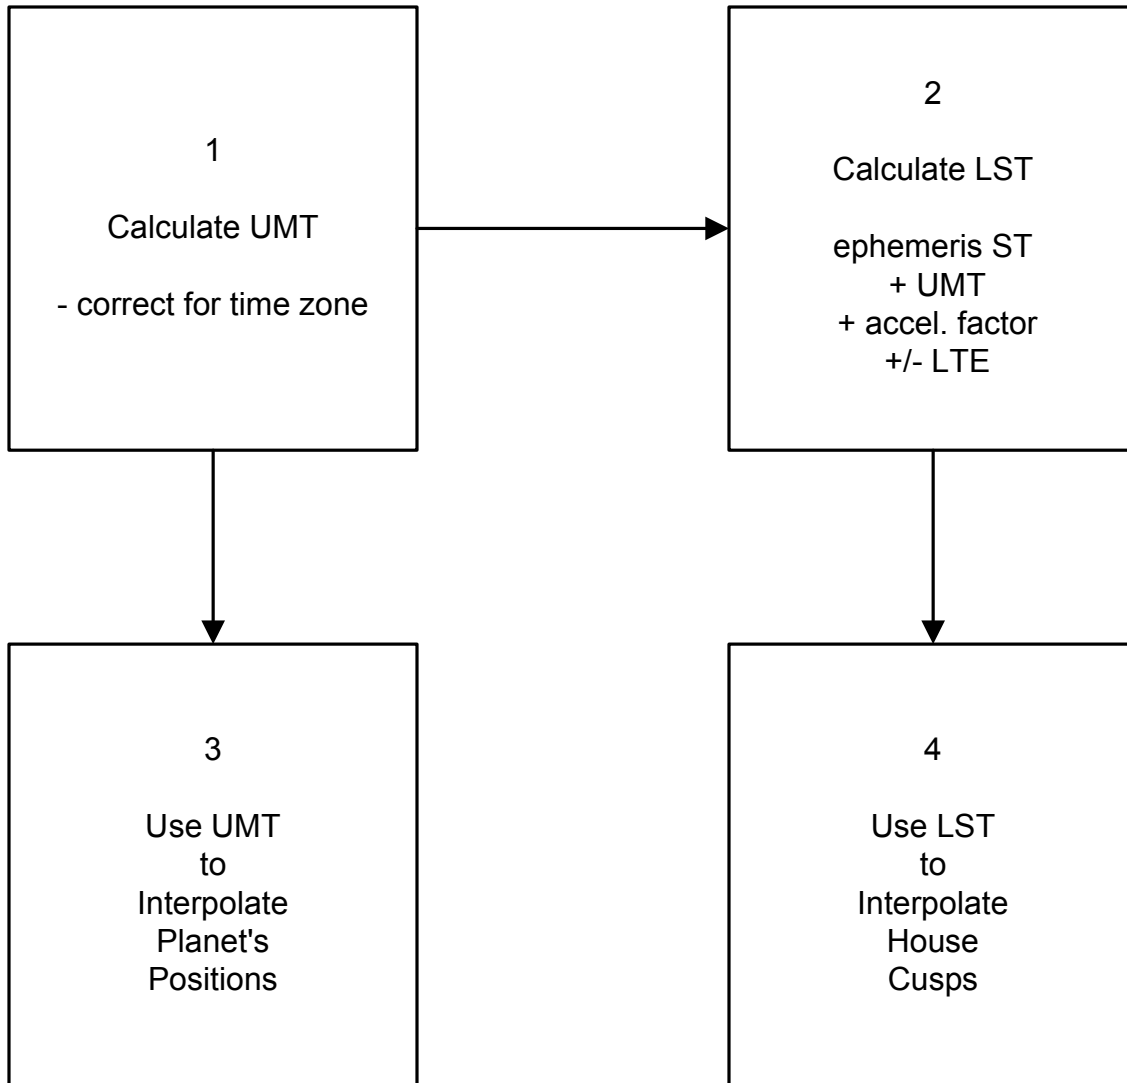

# Chart Calculation Summary

Glossary

UMT – Universal Mean Time; same as GMT  
ST – Sidereal Time  
LST – Local Sidereal Time  
LTE – Longitudinal Time Equivalent