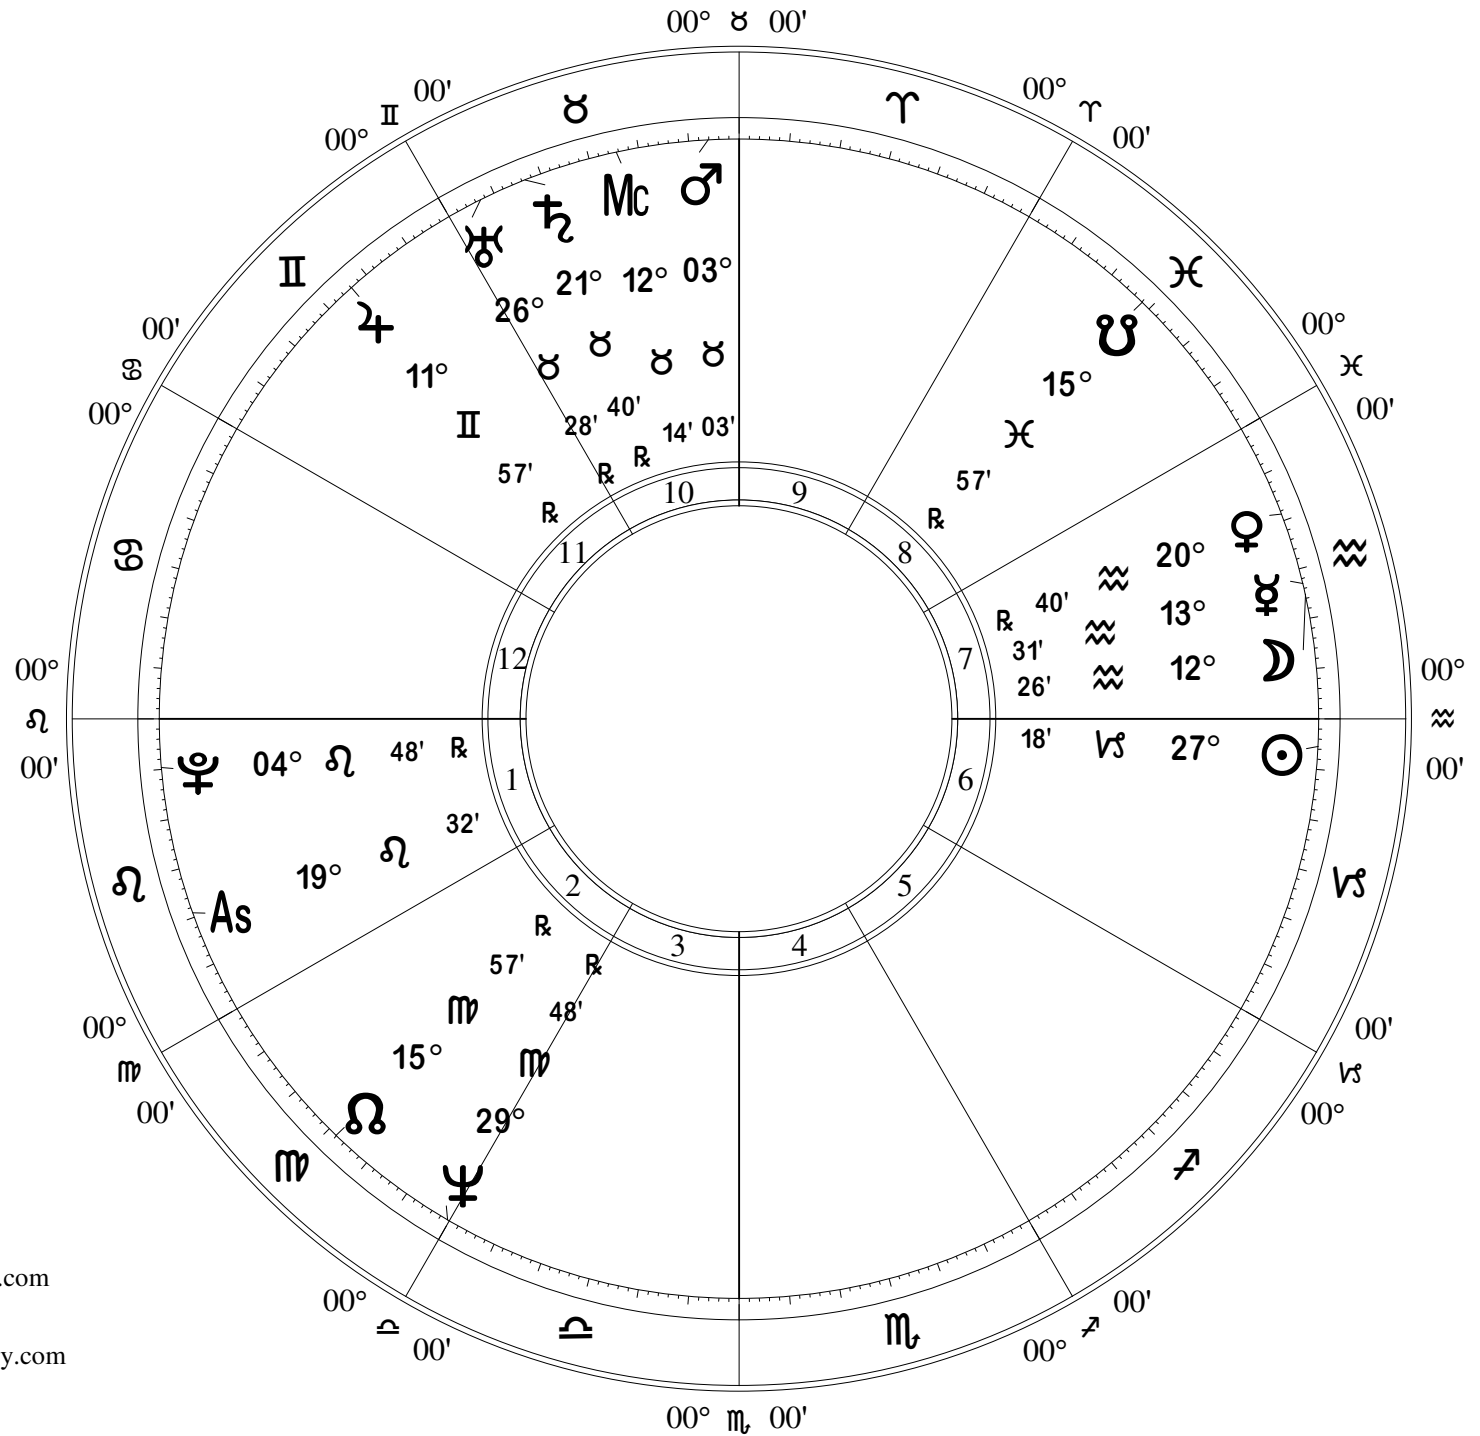

Muhammad Ali

NATAL CHART

January 17, 1942

6:35 PM

Standard Time

Louisville, Kentucky

38N15'15" 85W45'34"

Time Zone: 6 hours West

Tropical Whole Sign

Charlie Obert

<http://studentofastrology.com>

charlie@studentofastrology.com