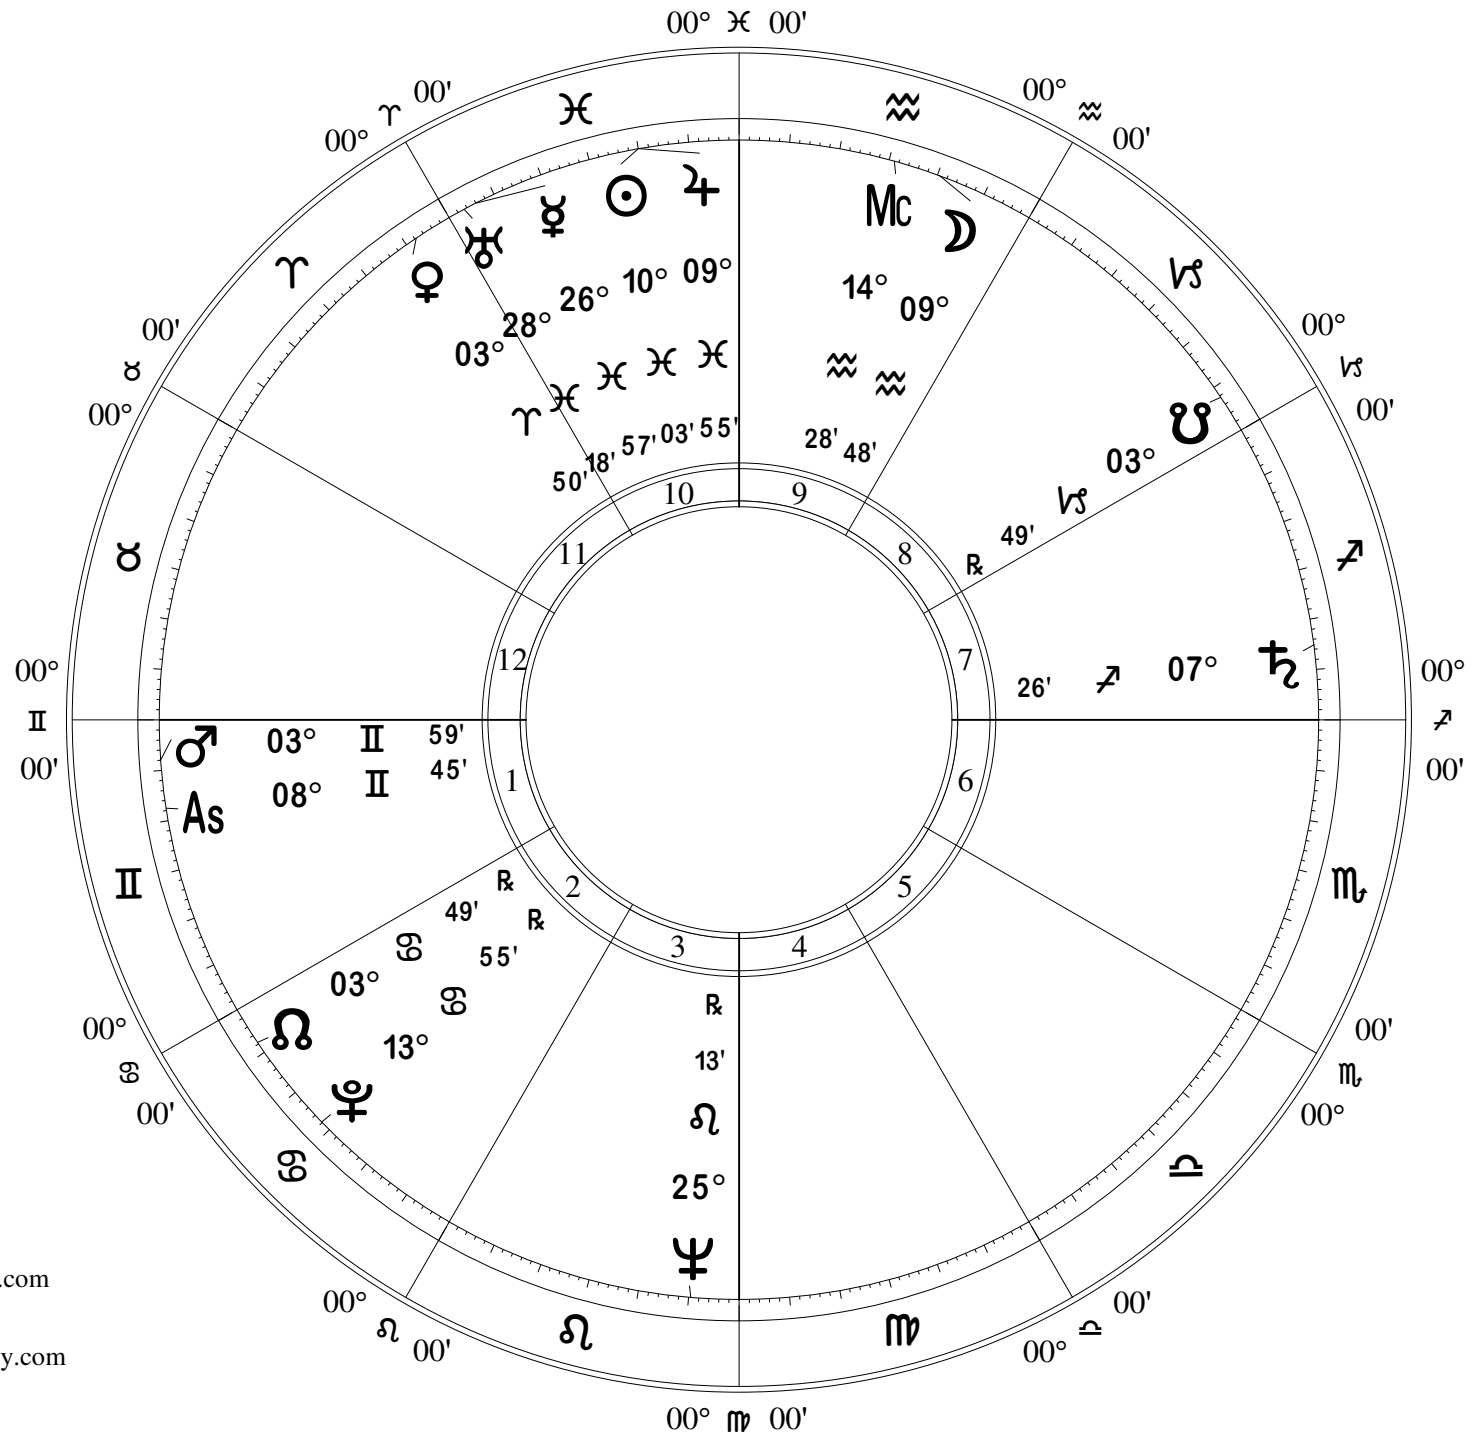

Harry Belafonte

NATAL CHART

March 1, 1927
10:30 AM
Standard Time
New York, New York
40N42'51" 74W00'23"
Time Zone: 5 hours West
Tropical Whole Sign

Charlie Obert

<http://studentofastrology.com>

charlie@studentofastrology.com