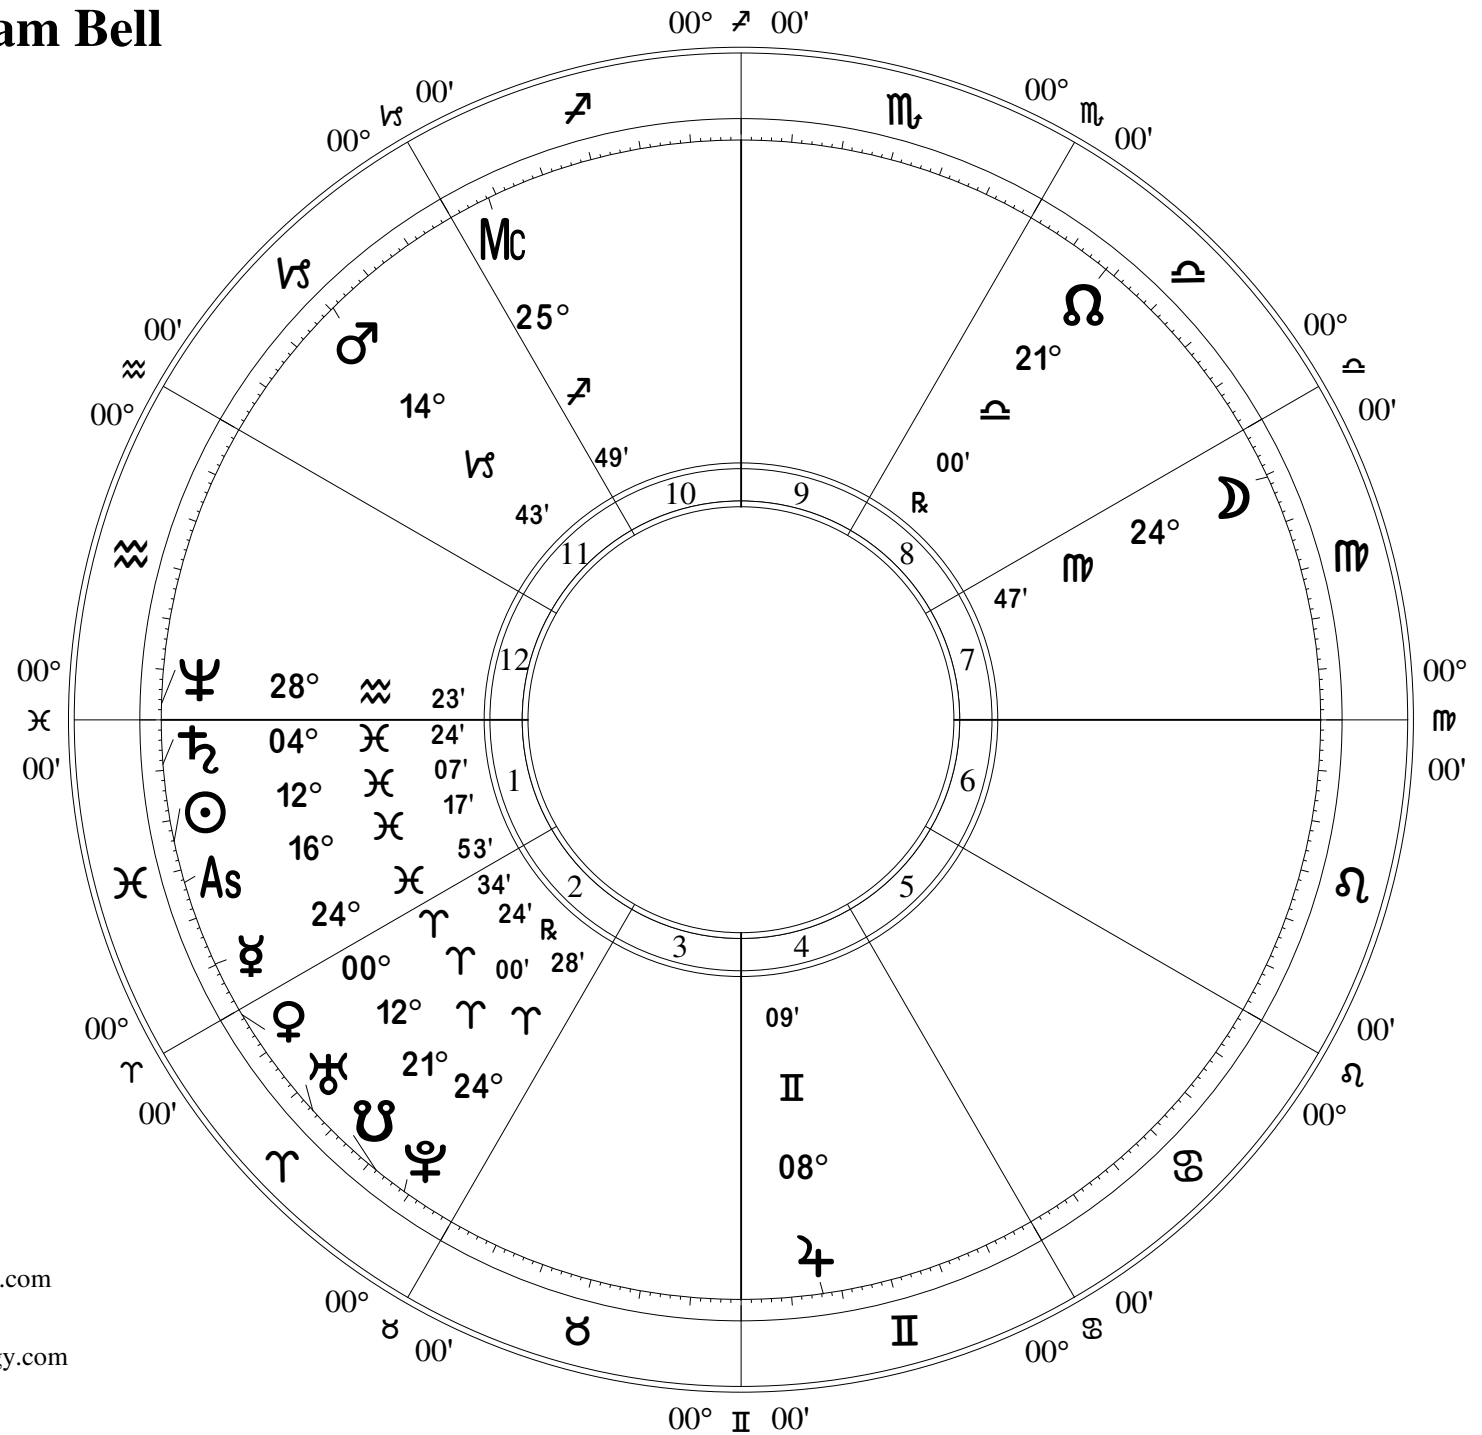

# Alexander Graham Bell

## NATAL CHART

March 3, 1847

7:00 AM

Local Mean Time

Edinburgh, Scotland

55 N 57 3 W 13

Time Zone: 0 hours West

Tropical Whole Sign