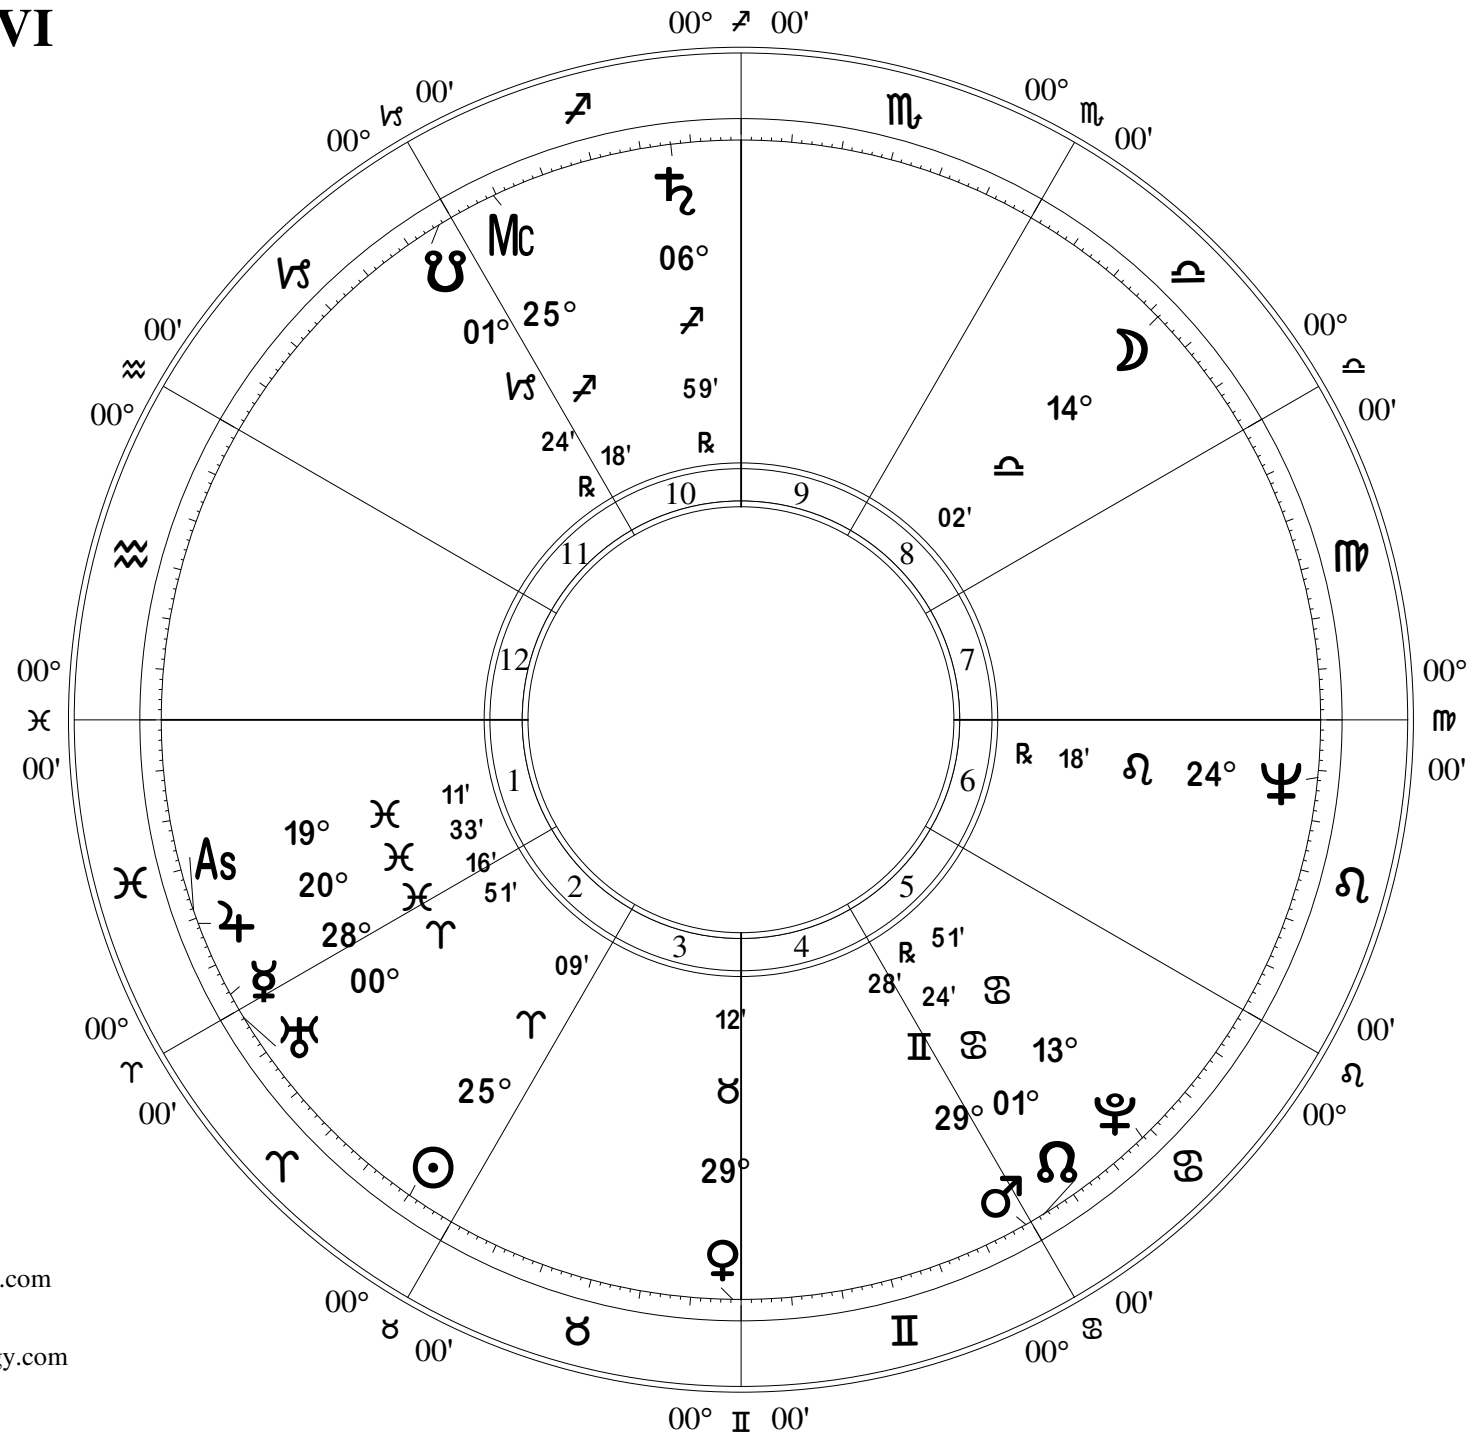

## NATAL CHART

April 16, 1927

4:15 AM

Standard Time

Markt, Germany

48 N 15 12 E 51

Time Zone: 1 hours East

Tropical Whole Sign