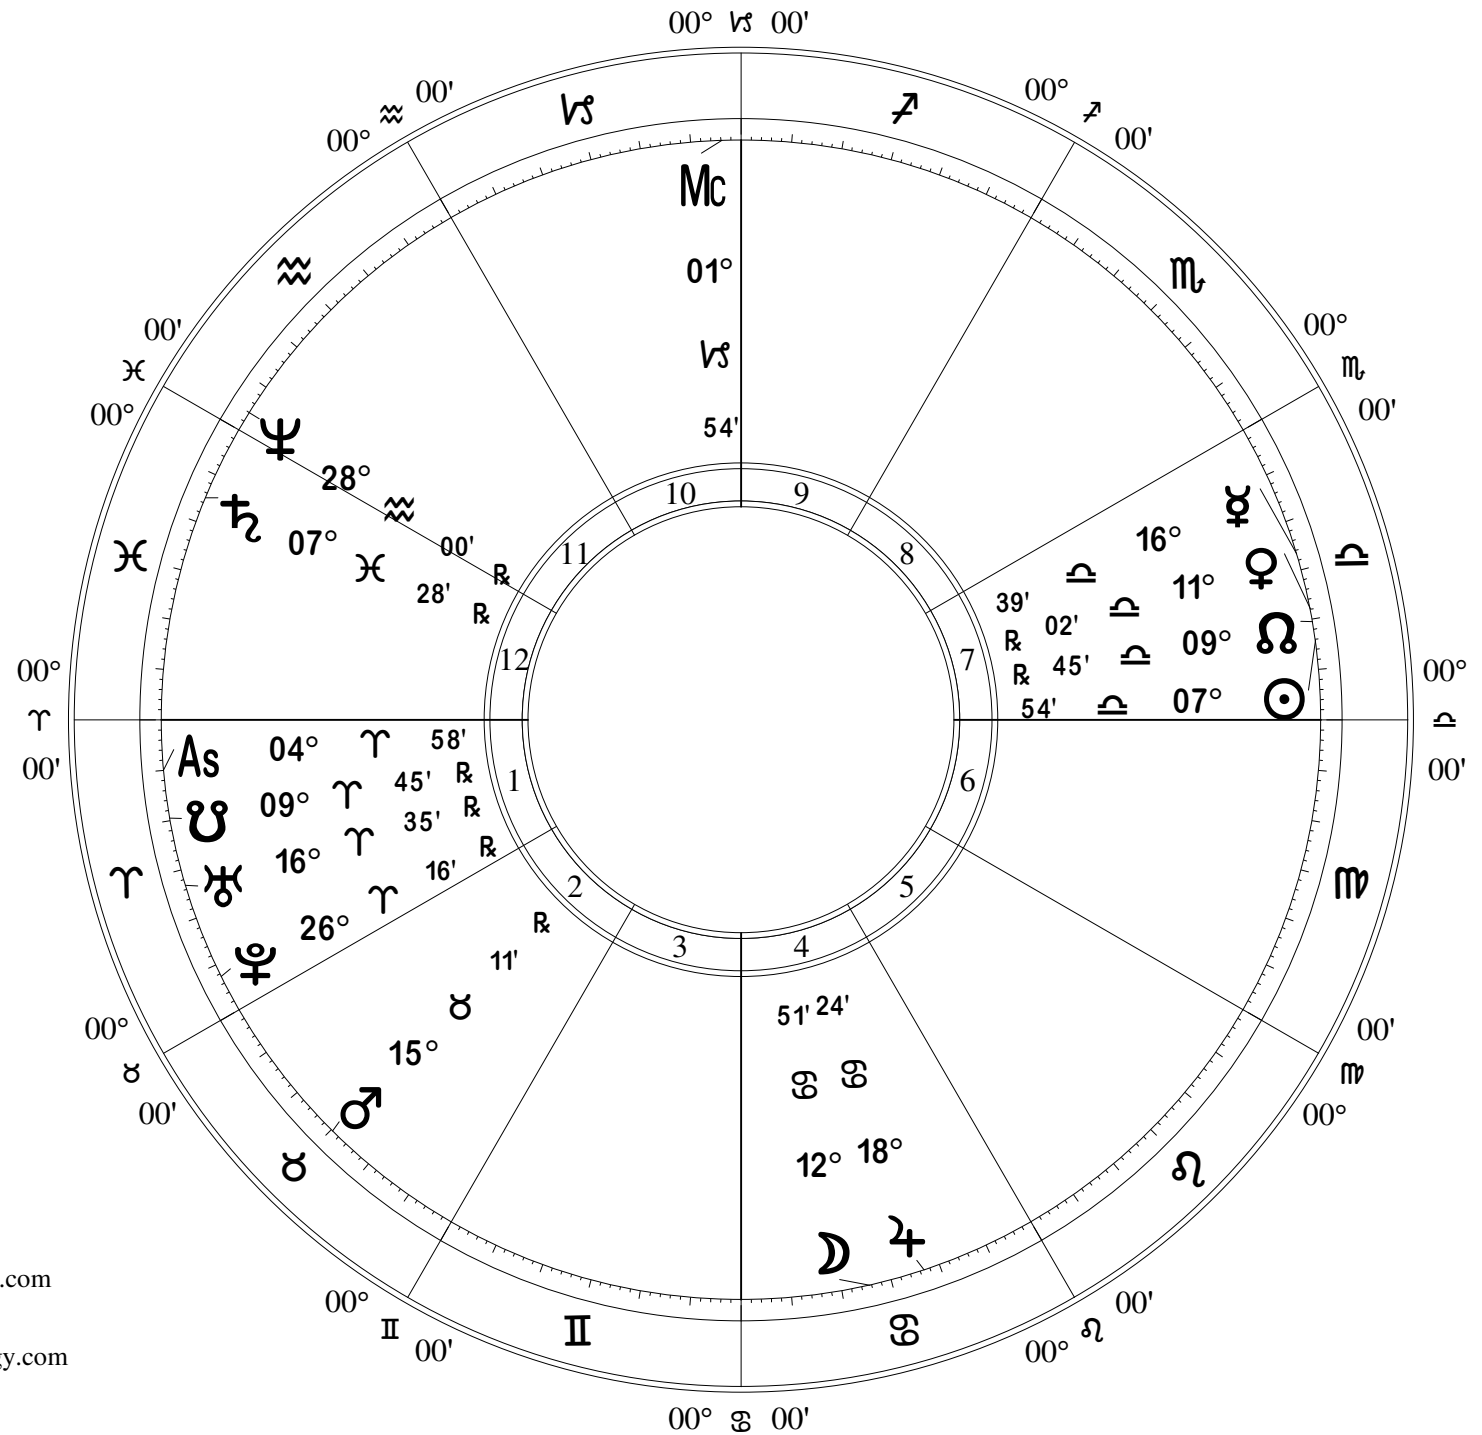

Annie Besant

NATAL CHART

October 1, 1847

5:29 PM

Local Mean Time

London, England

51 N 30 0 W 10

Time Zone: 0 hours West

Tropical Whole Sign

Charlie Obert

<http://studentofastrology.com>

charlie@studentofastrology.com