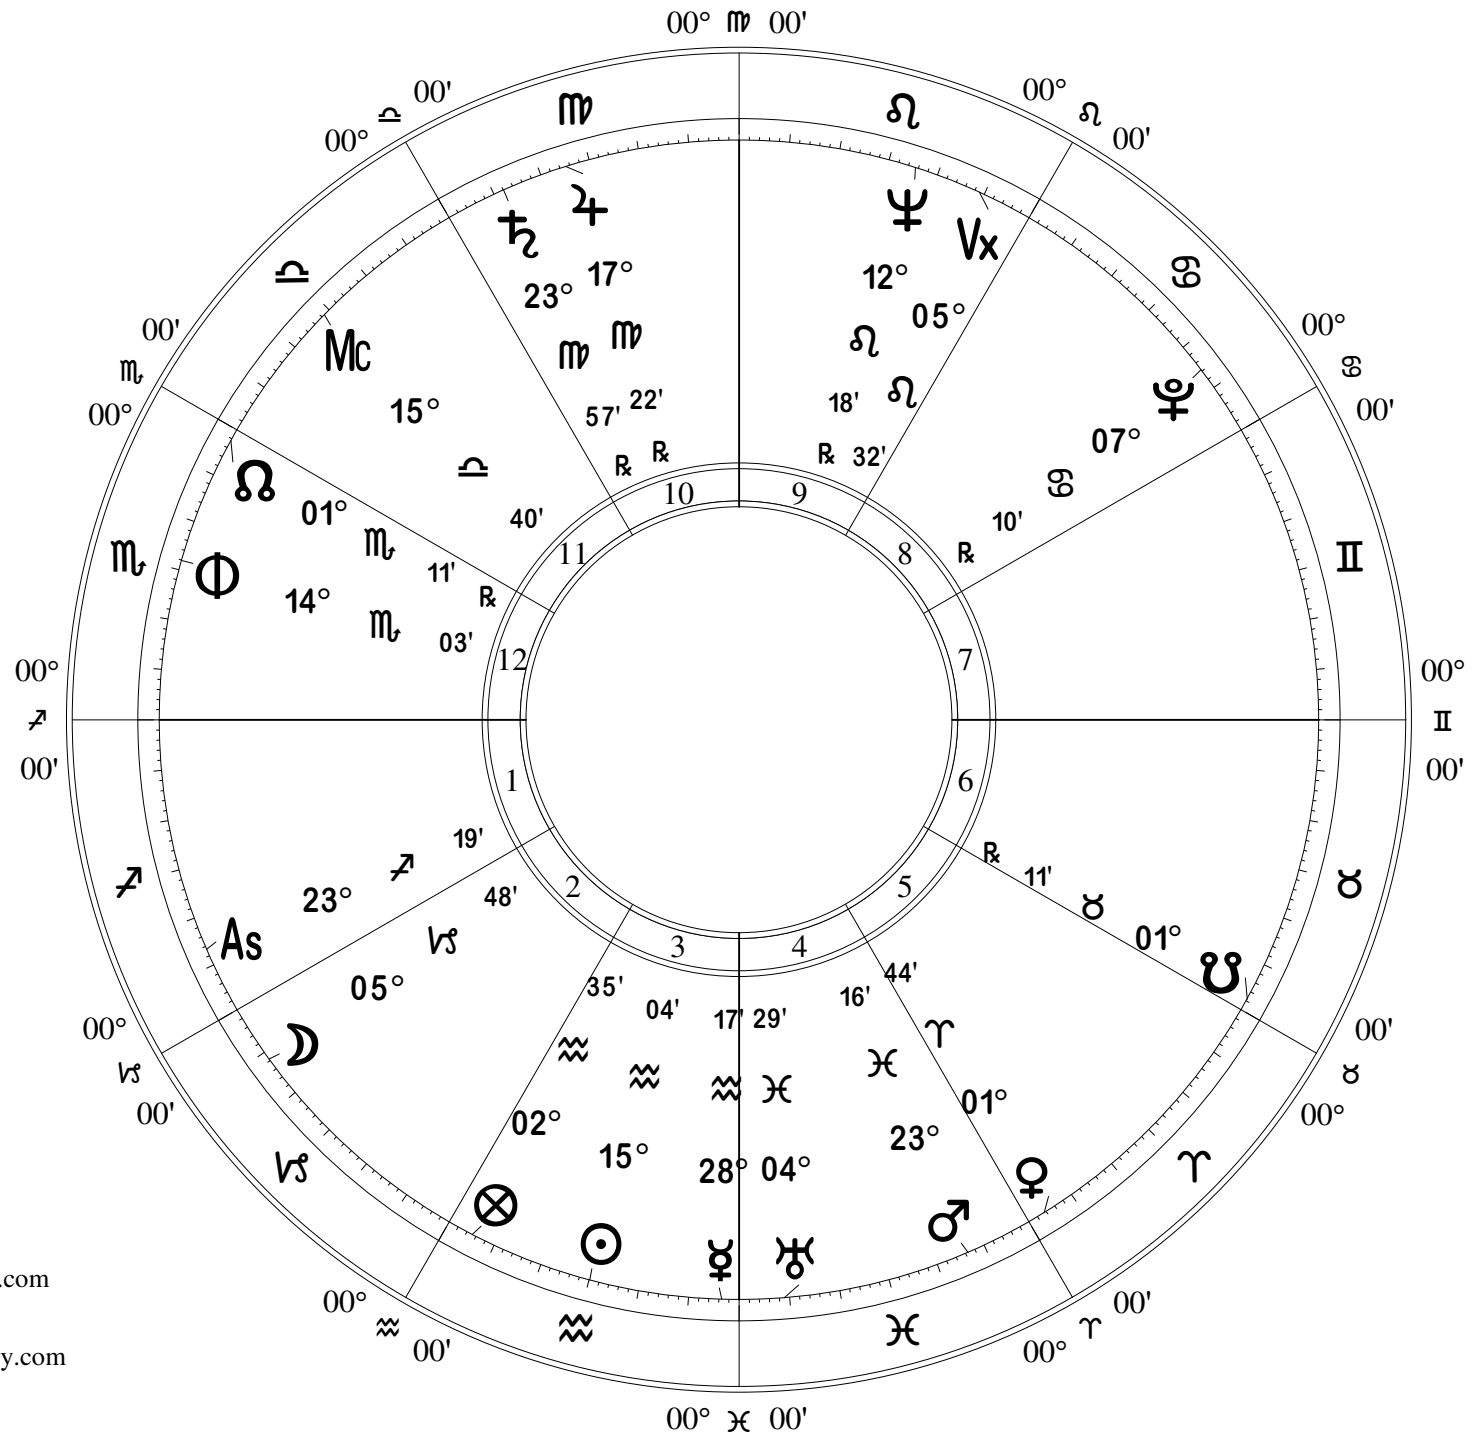

Betty Friedan

NATAL CHART

February 4, 1921

4:00 AM

Standard Time

Peoria, Illinois

40N41'37" 89W35'20"

Time Zone: 6 hours West

Tropical Whole Sign

Charlie Obert

<http://studentofastrology.com>

charlie@studentofastrology.com