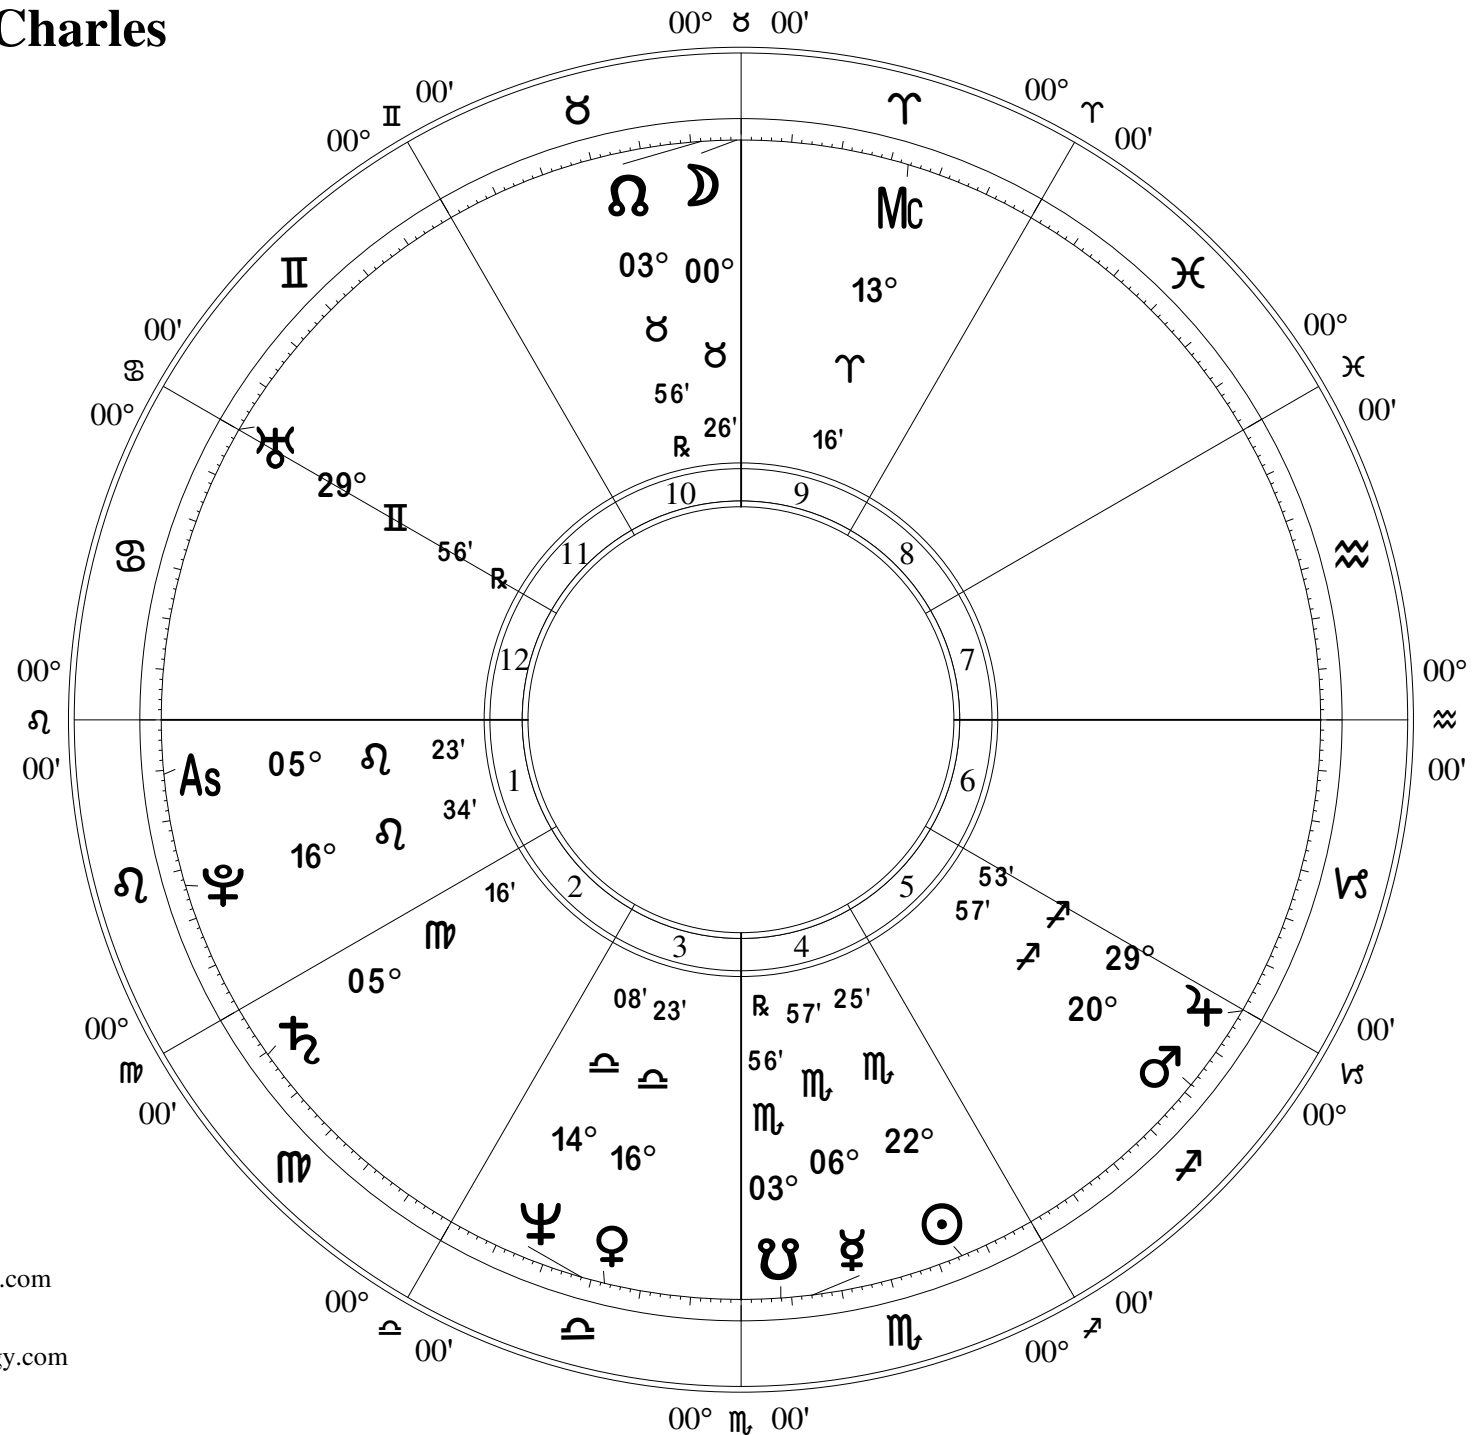

Prince of Wales Charles

NATAL CHART

November 14, 1948

9:14 PM

Standard Time

London, England

51 N 30 0 W 10

Time Zone: 0 hours West

Tropical Whole Sign

Charlie Obert

<http://studentofastrology.com>

charlie@studentofastrology.com