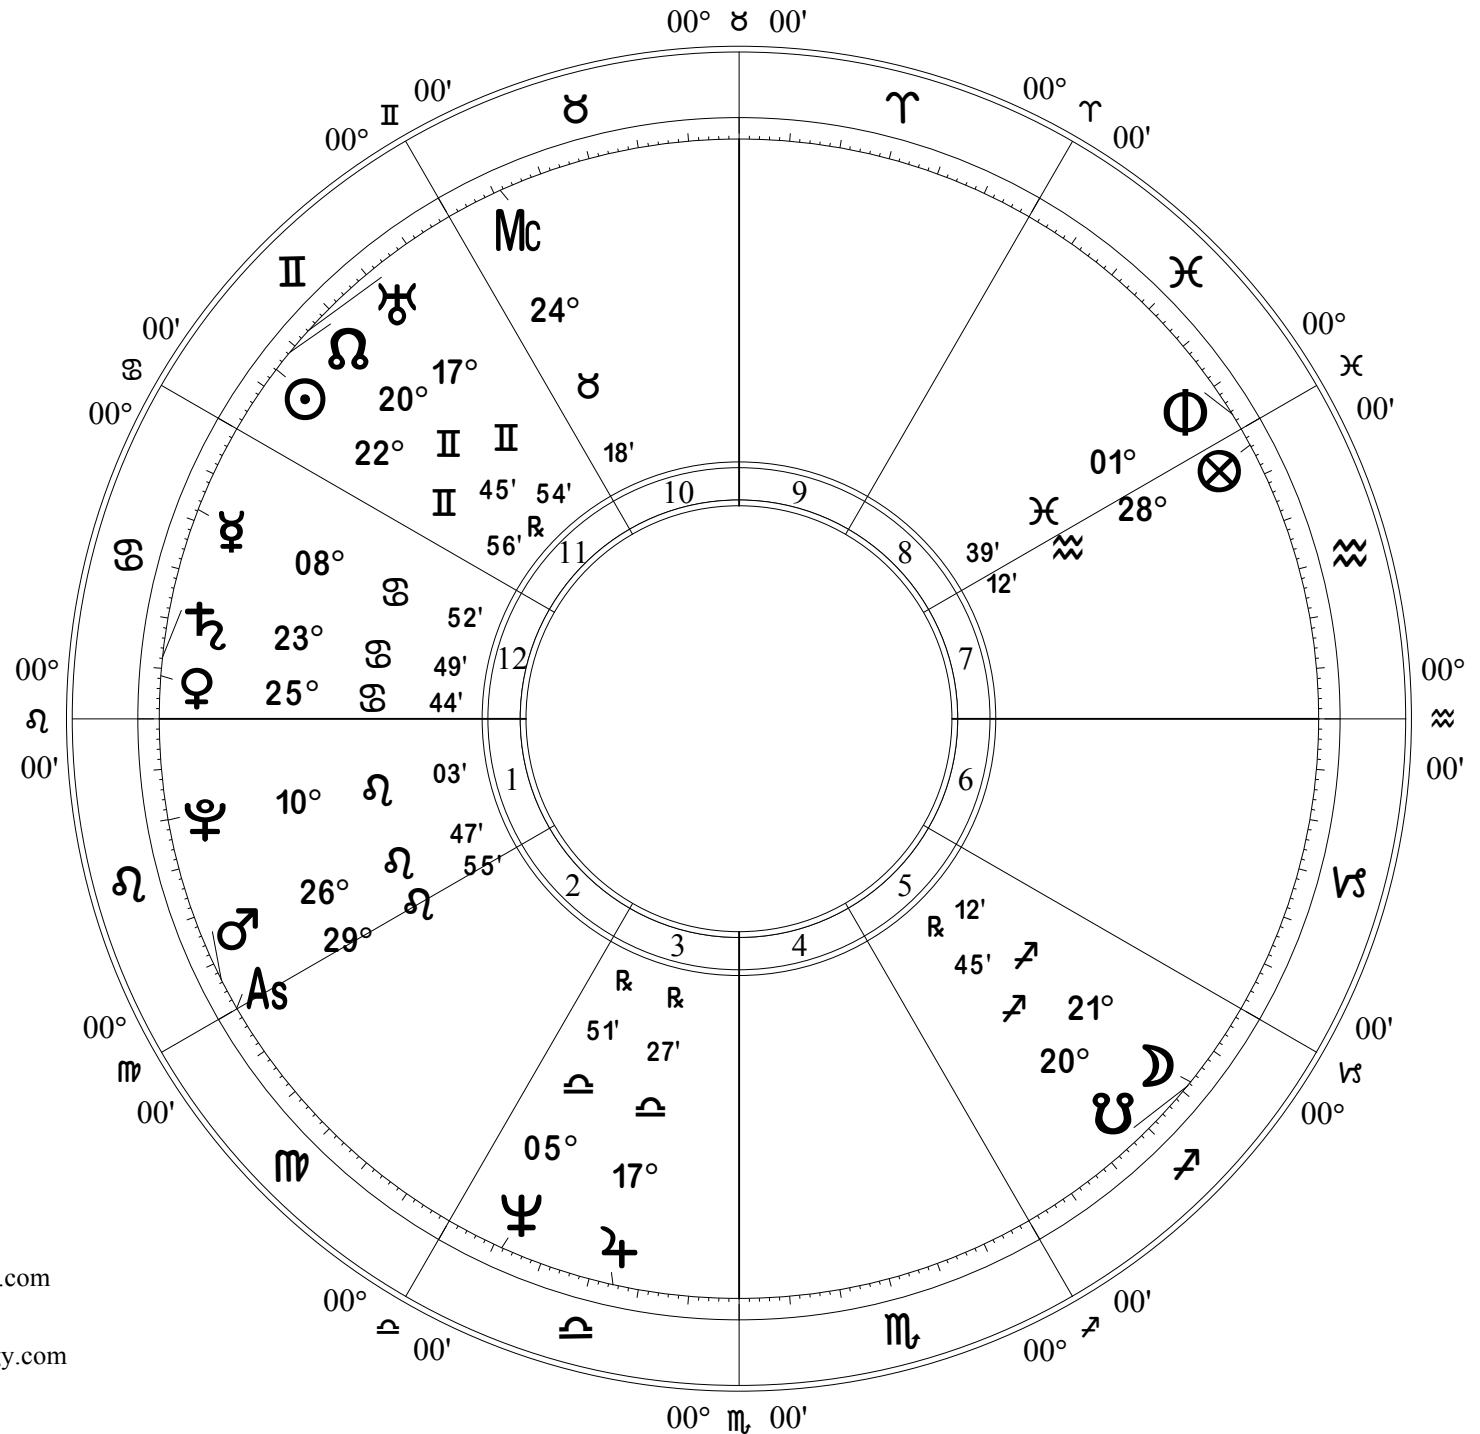

Donald Trump

NATAL CHART

June 14, 1946
10:54 AM
Daylight Saving Time
Queens, New York
40 N 43 73 W 52
Time Zone: 5 hours West
Tropical Whole Sign

Charlie Obert

<http://studentofastrology.com>

charlie@studentofastrology.com