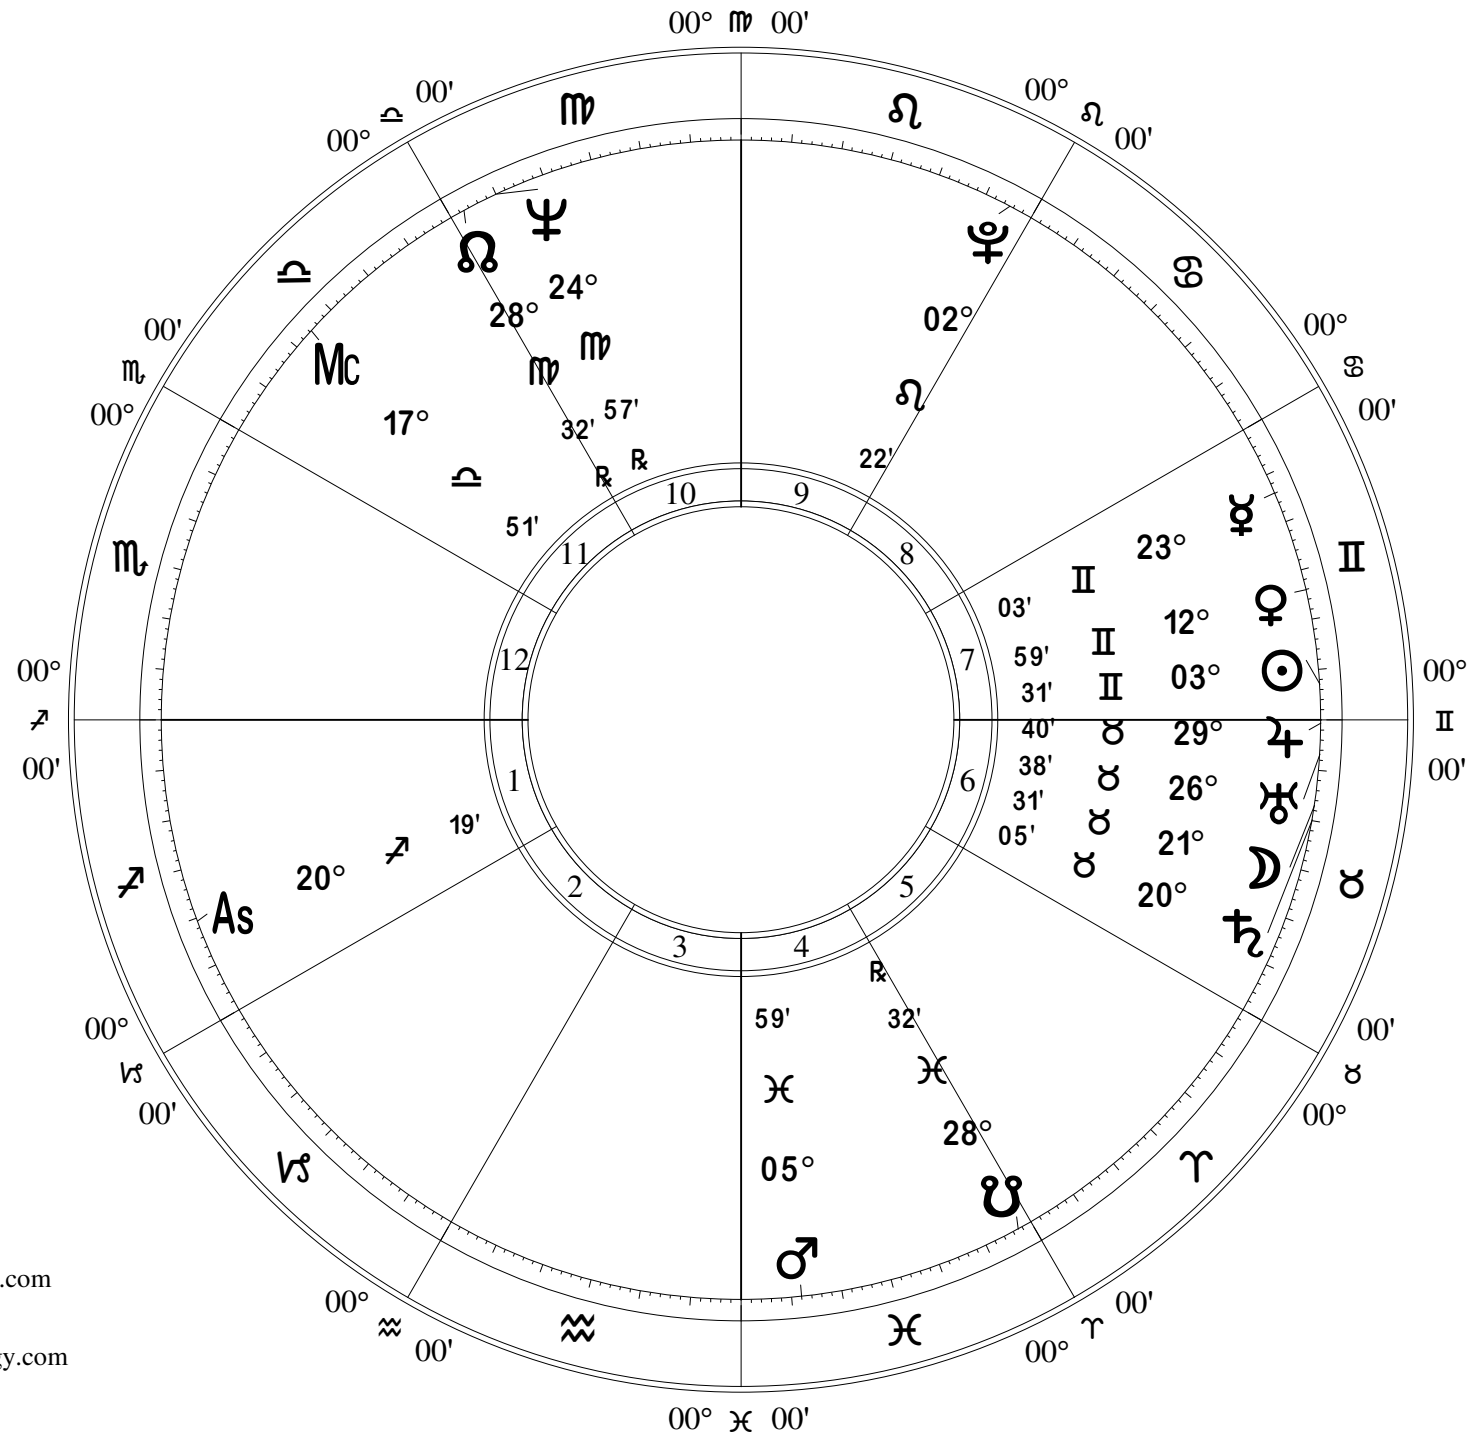

# Bob Dylan

## NATAL CHART

May 24, 1941

9:05 PM

Standard Time

Duluth, Minnesota

46 N 47 92W06'23"

Time Zone: 6 hours West

Tropical Whole Sign