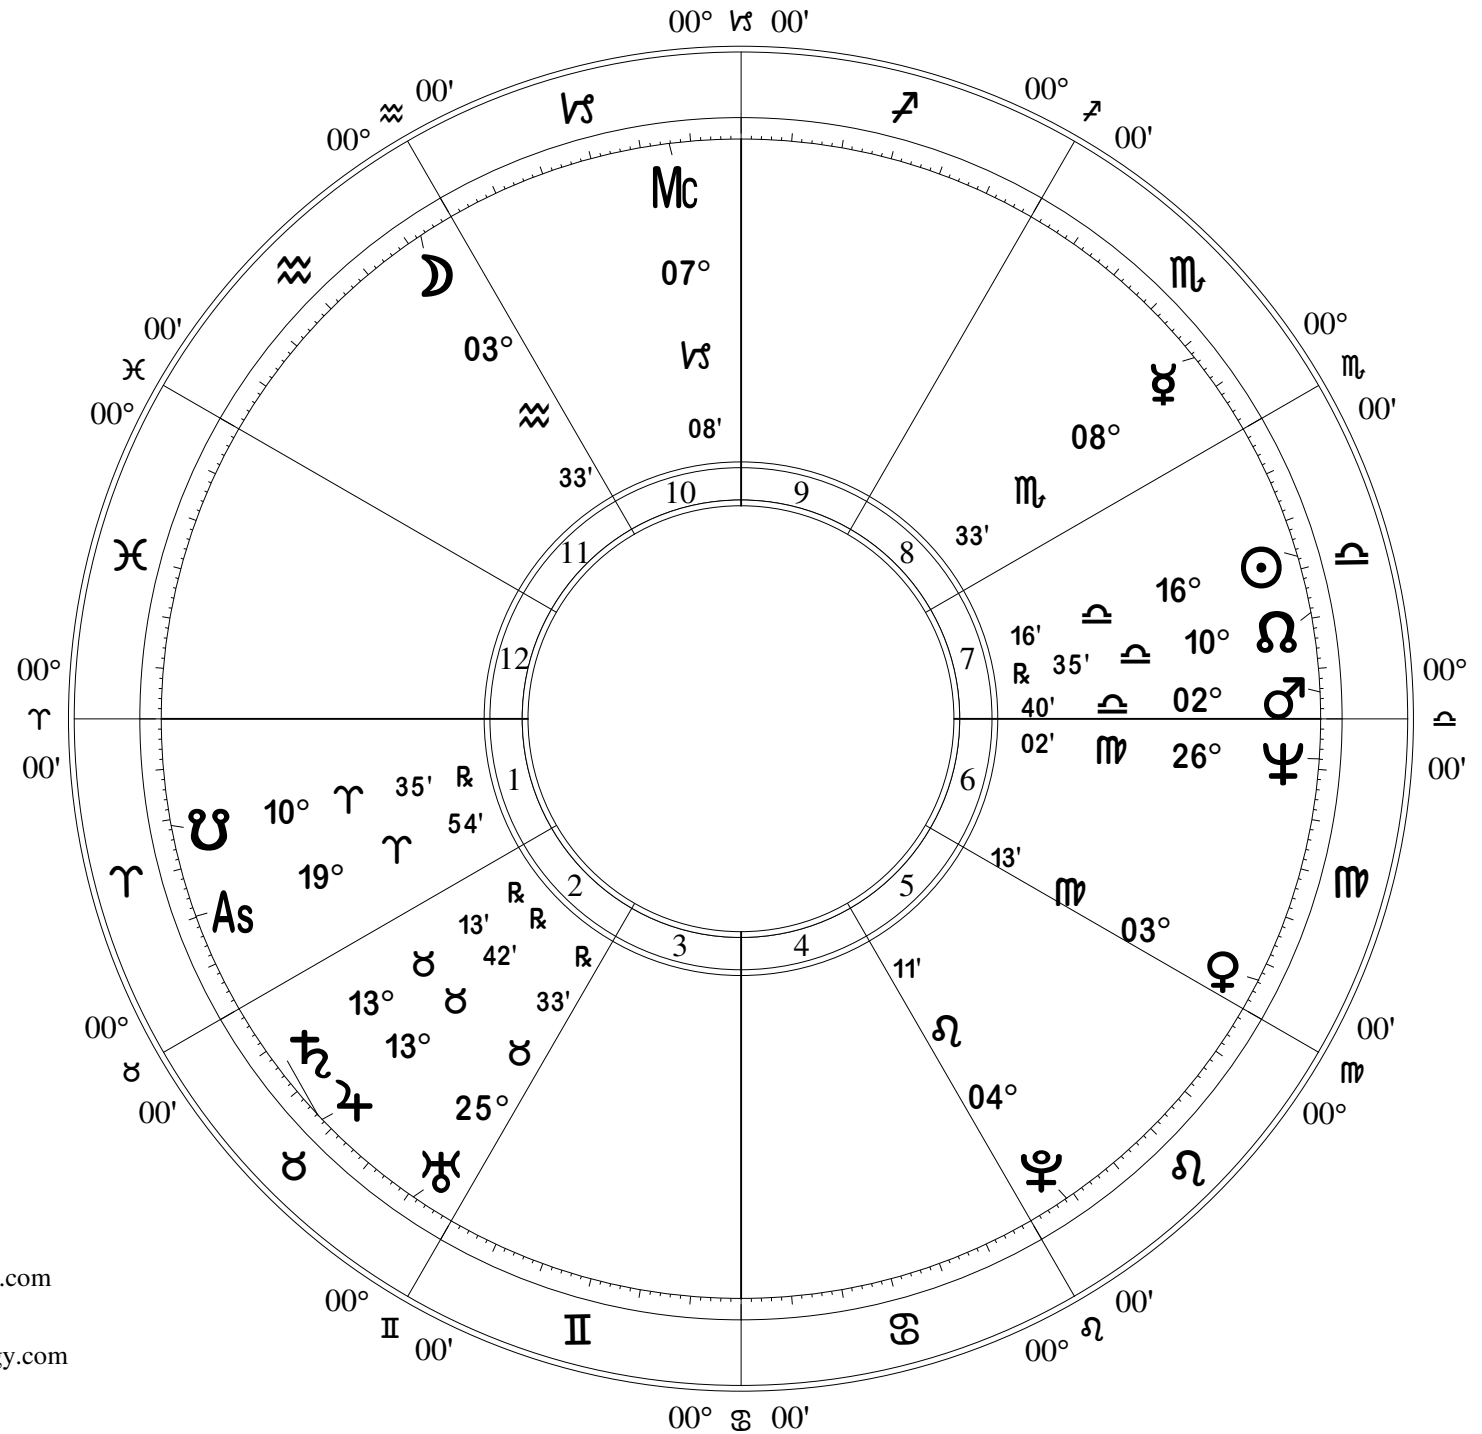

John Lennon

NATAL CHART

October 9, 1940

6:30 PM

War Time

Liverpool, England

53 N 25 2 W 55

Time Zone: 0 hours West

Tropical Whole Sign

Charlie Obert

<http://studentofastrology.com>

charlie@studentofastrology.com