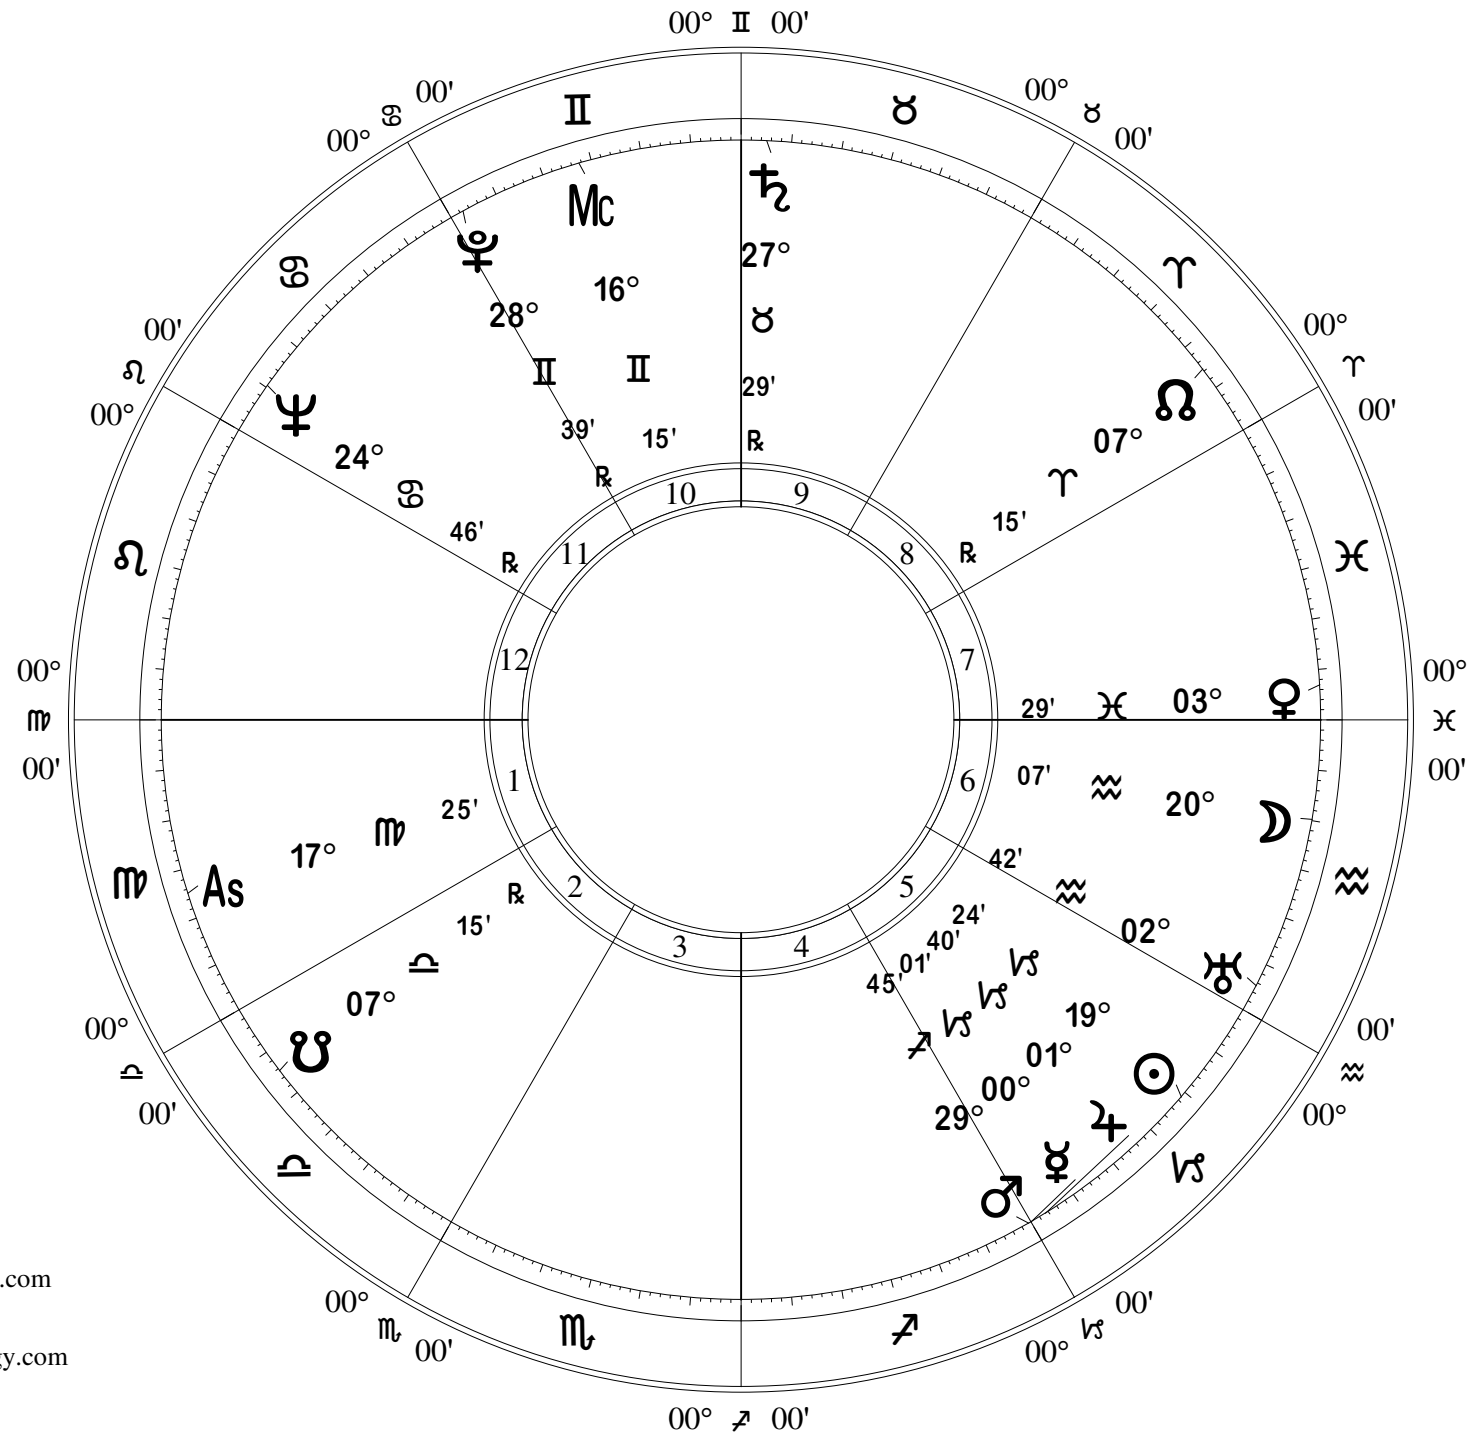

Richard Nixon

NATAL CHART

January 9, 1913

9:35 PM

Standard Time

Yorba Linda, California

33 N 53 117 W 49

Time Zone: 8 hours West

Tropical Whole Sign

Charlie Obert

<http://studentofastrology.com>

charlie@studentofastrology.com