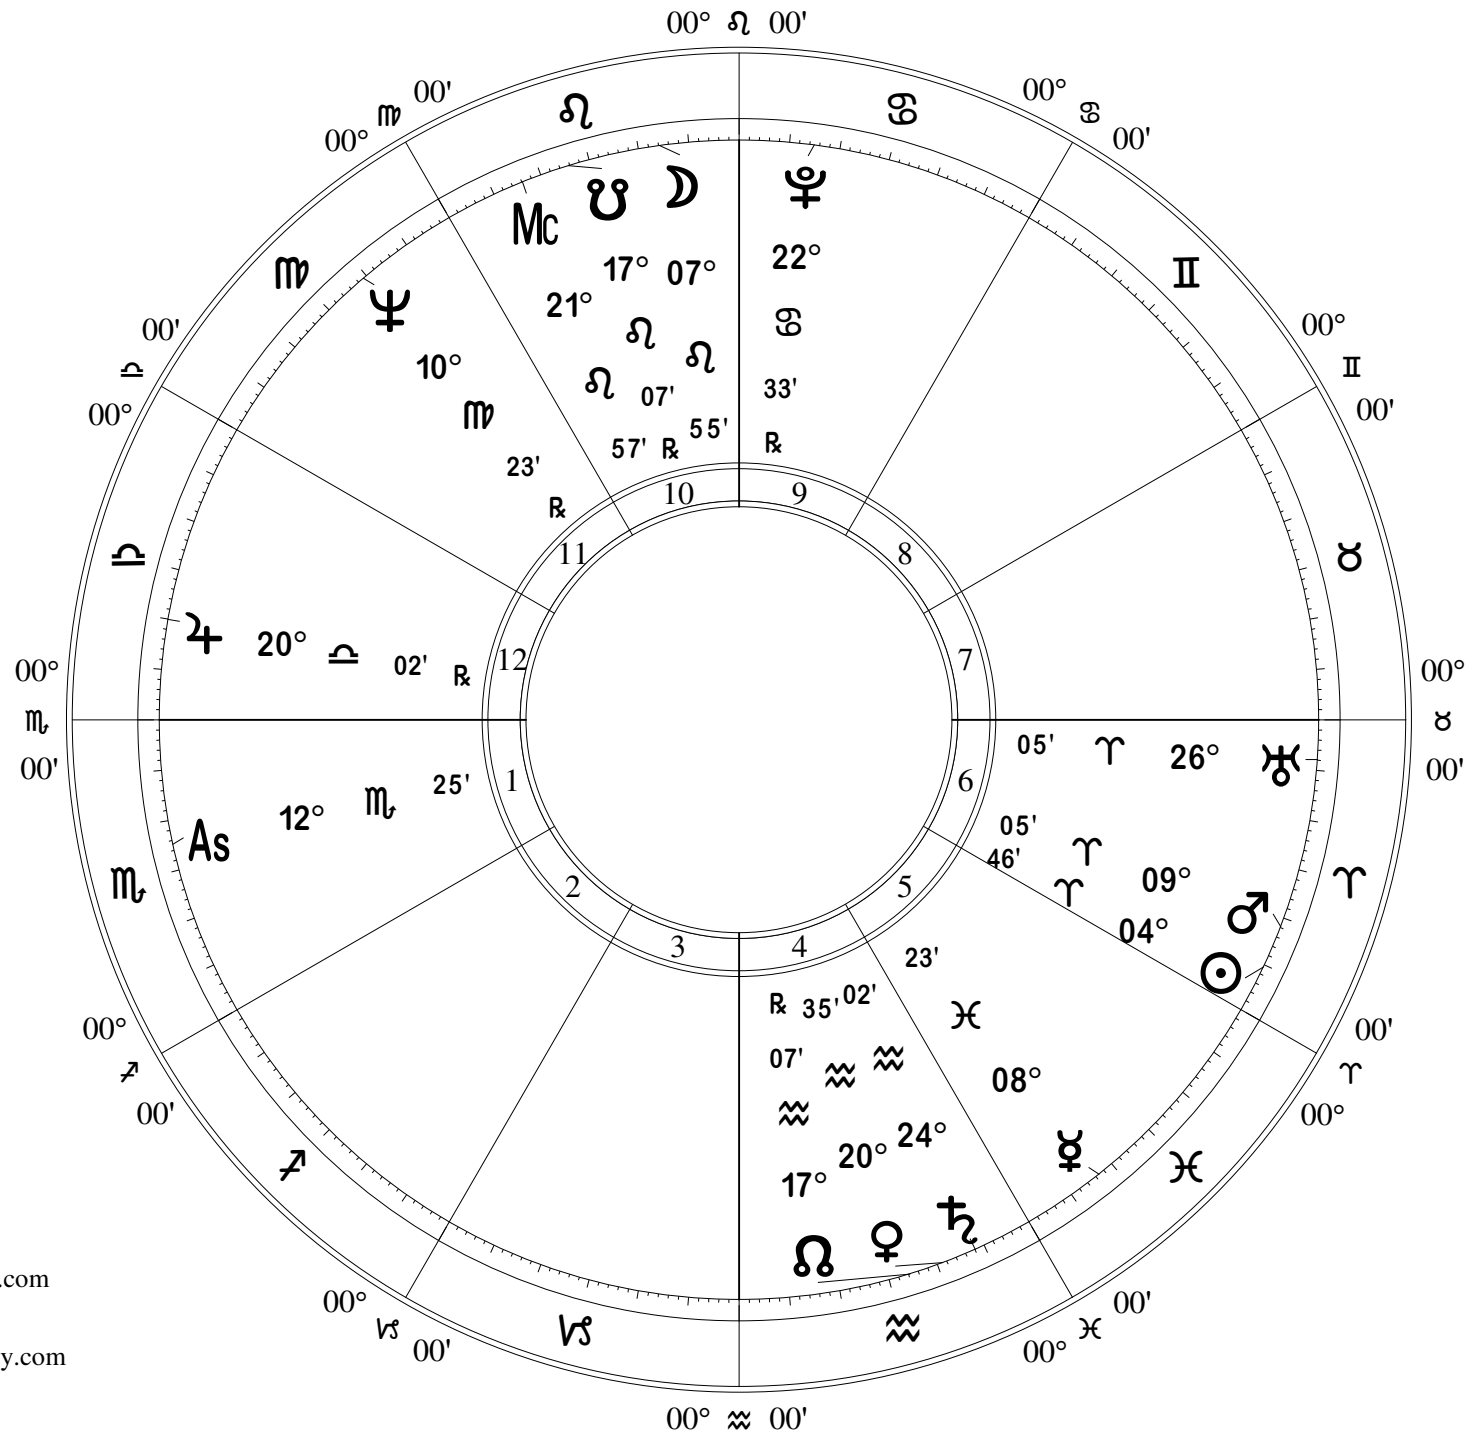

Gloria Steinem

NATAL CHART

March 25, 1934

10:00 PM

Standard Time

Toledo, Ohio

41N39'50" 83W33'19"

Time Zone: 5 hours West

Tropical Whole Sign

Charlie Obert

<http://studentofastrology.com>

charlie@studentofastrology.com